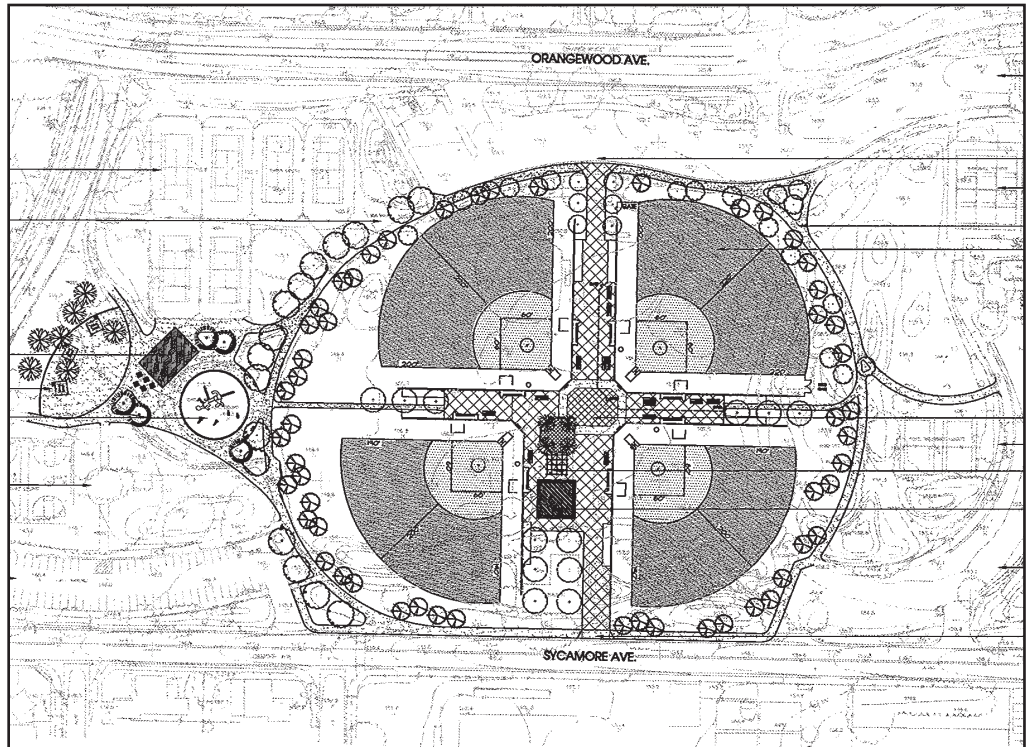

“Chapman will finally have a facility that matches the caliber of its nationally-ranked softball team,” said CU’s

PHOTO AND RENDERINGS SUBMITTED BY CHAPMAN UNIVERSITY

Teams heading to sunny California for the SunWest Tournament in 2010 will be greeted by a brand new facility. (Top) An artist rendering of the impending complex. (Bottom) The current progress of the new home of the Chapman Panthers and the SunWest Tournament.